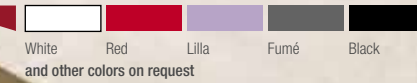

# Onion

**ONION/S**  
Ø 600 x h.560  
1XE27

Colors available

and other colors on request