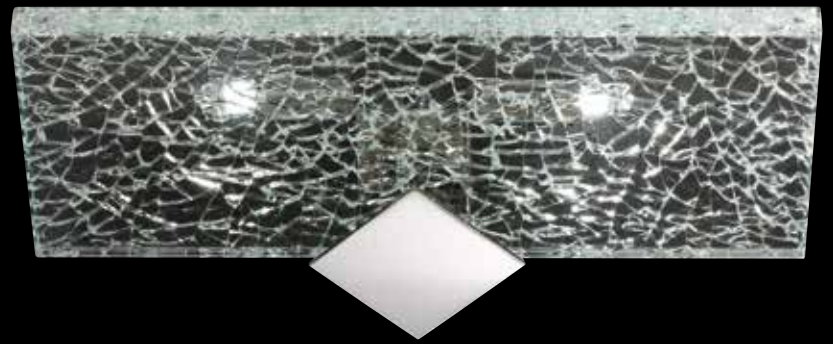

Net

Colors available

Brushed
chromium

NET/PFG
100 x 35
10XG9

NET/PFP
60 x 35
6XG9

NET/SG
100 x 35
10XG9

NET/SP
60 x 35
6XG9

NET/A
30 x 10
2XG9

NET/L
h.32 x 12
2XG9

NET/P
160 x 30
8XG9

Colors available

 Brushed chromium