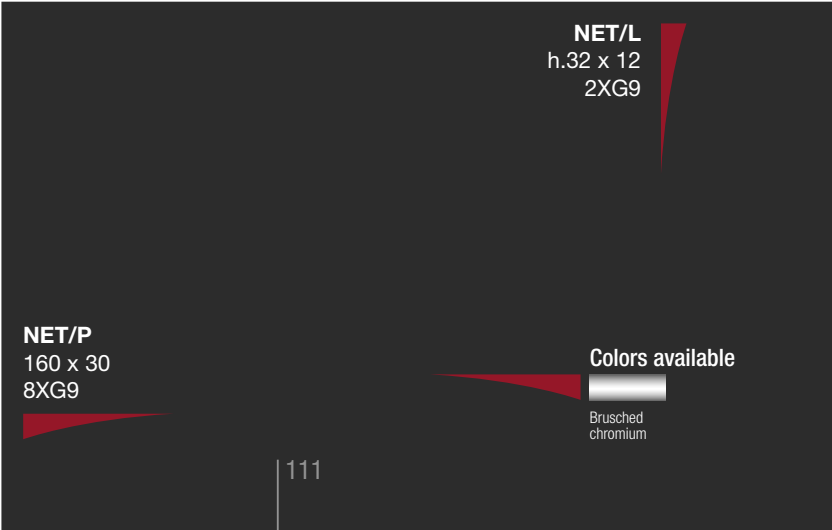

Net

Colors available

Brushed
chromium

NET/PFG
100 x 35
10XG9

NET/PFP
60 x 35
6XG9

NET/SG
100 x 35
10XG9

NET/SP
60 x 35
6XG9

NET/A
30 x 10
2XG9

NET/L
h.32 x 12
2XG9

NET/P
160 x 30
8XG9

Colors available

 Brushed chromium